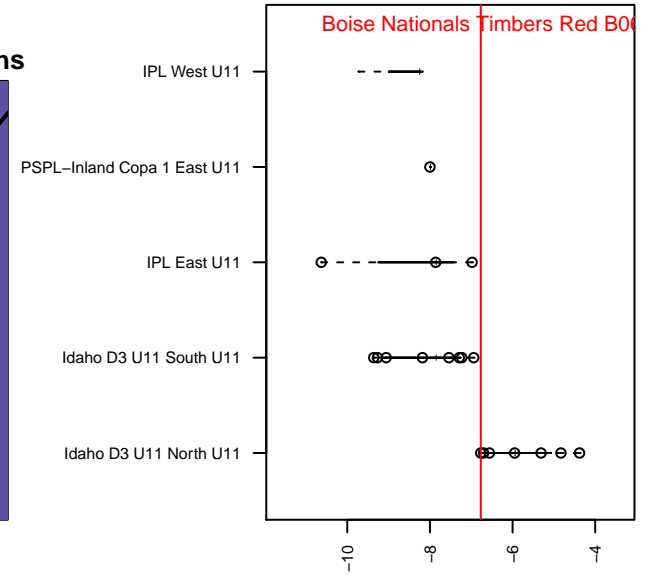

Boise Nationals Timbers Red B06

Boise Nationals
 Boise, ID
 B06 total strength=614
 attack=1.1 defense=0.25
 fall league = Idaho D3 U11 North U11
 spr league = Spr Idaho D3 U11 North

alt names used:
 BOISE NATIONALS TIMBERS U11 2006 RED
 BOISE NATIONALS TIMBERS U11 2006 RED
 BOISE NATIONALS TIMBERS U11 2006 RED
 BOISE NATIONALS TIMBERS U11 2006 RED
 BOISE NATIONALS TIMBERS 2006 RED (ID)

Venues played:
 2016 Idaho D3 U11 North U11
 2016 GEM State Challenge U11B Silver East U
 2016 Spr Idaho D3 U11 North
 2016 Canyon Rim Classic U11 B U11
 2016 ID Directors Cup U11B East U11

Boise Nationals Timbers Red B06
 Dots are actual minus expected GF (blue circles) and GA (red triangles).
 Blue line is smoothed change in attack strength. Red is smoothed change in defense strength.

**attack and defense variance (black dot)
relative to other teams
and top 10 in region**

**attack and defense rating
relative to others at age
and all opponents in last 13 months**

Performance relative to 13 month average